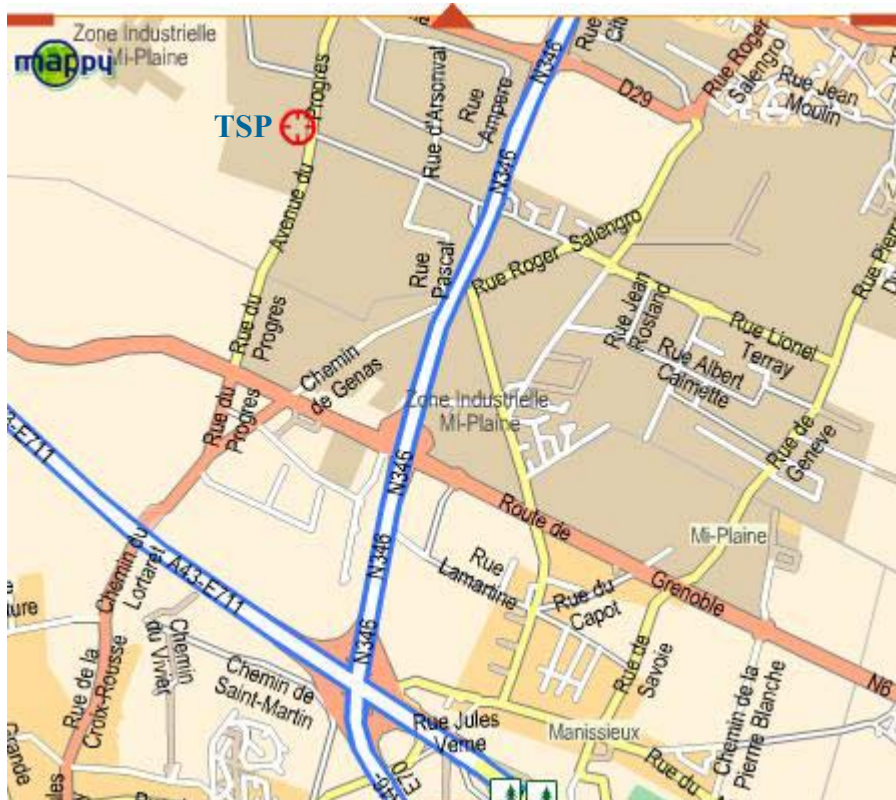

Technical Training Center  
12 Avenue Louis Blériot  
Chassieu 69680 (France)  
Phone + 33 (0) 472794180

Technical Training Center / St Exupéry Airport

approximately 12 Km - 15 minutes

Lyon Part Dieu Station / Technical Training Center