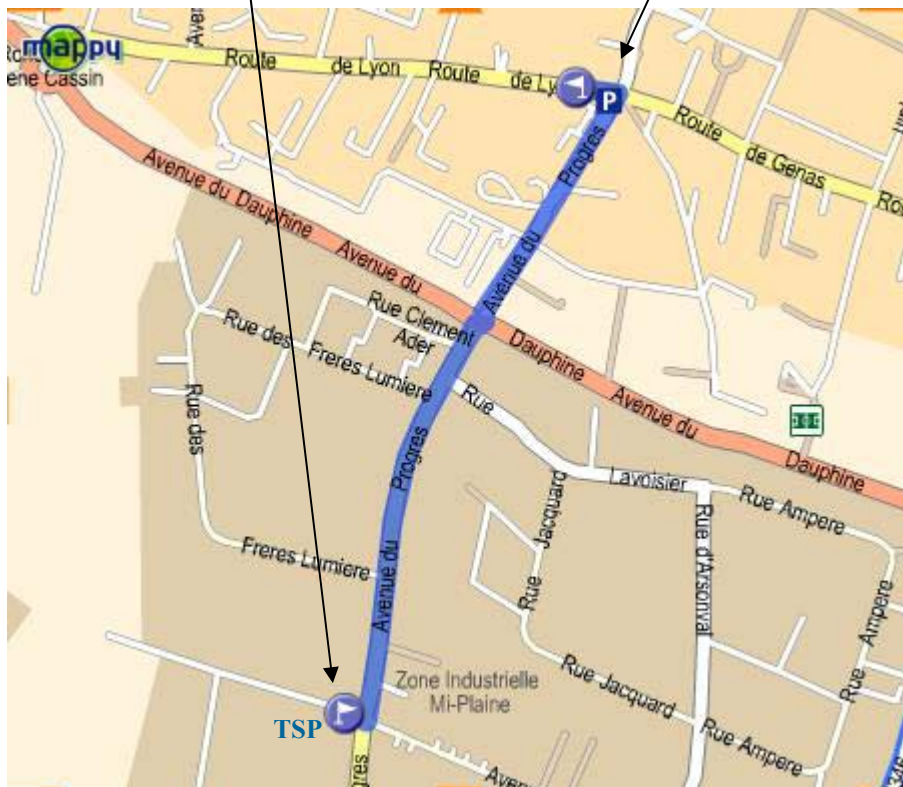

## Technical Training Center / Hotel EXPOTEL

approximately 1 Km - 2 minutes

Hotels : Ibis, Campanile & Tourotel / Technical Training Center

approximately 4 Km - 4 minutes