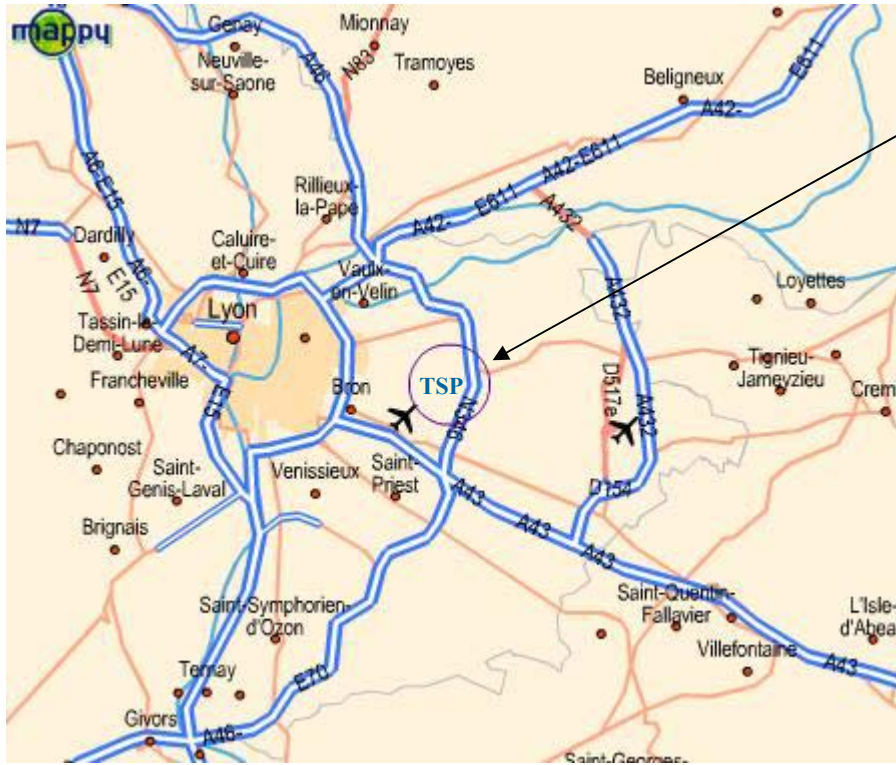

Technical Training Center  
12 Avenue Louis Blériot  
Chassieu 69680 (France)  
Phone + 33 (0) 472794180

Technical Training Center / St Exupéry Airport

approximately 12 Km - 15 minutes

Lyon Part Dieu Station / Technical Training Center