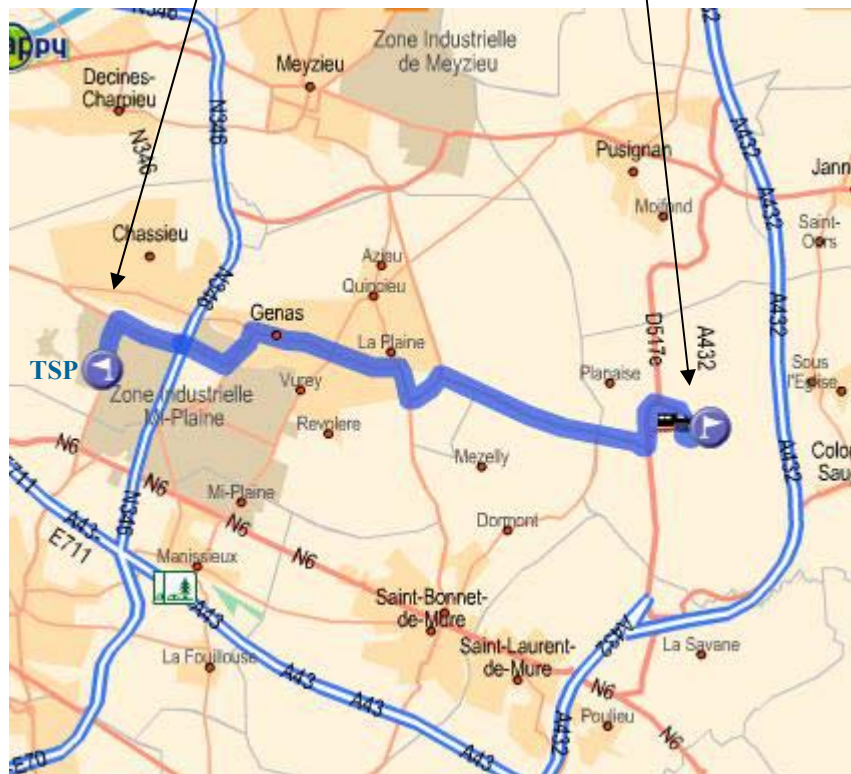

Technical Training Center  
12 Avenue Louis Blériot  
Chassieu 69680 (France)  
Phone + 33 (0) 472794180

Technical Training Center / St Exupéry Airport

approximately 12 Km - 15 minutes

Lyon Part Dieu Station / Technical Training Center